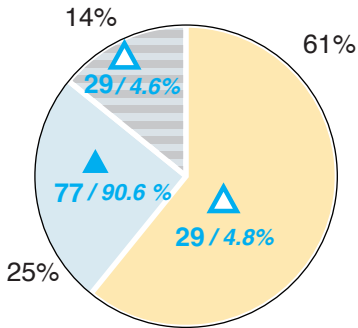

-  Palestinian Autonomous Areas (Areas A and B) - March 2000
-  'Brown' Area: Palestinian Sovereignty
-  'Green' Area: Temporary Israeli Security Control Ultimately under Pal. Sovereignty
-  'White' Area: Israeli Sovereignty

-  Israeli Settlements to be annexed by Israel
-  Israeli Settlements within 'Green' Areas or 'Brown' Areas

West Bank Sovereignty Areas, including Number of Settlements and Percentage of West Bank Settlers (including those in East Jerusalem)