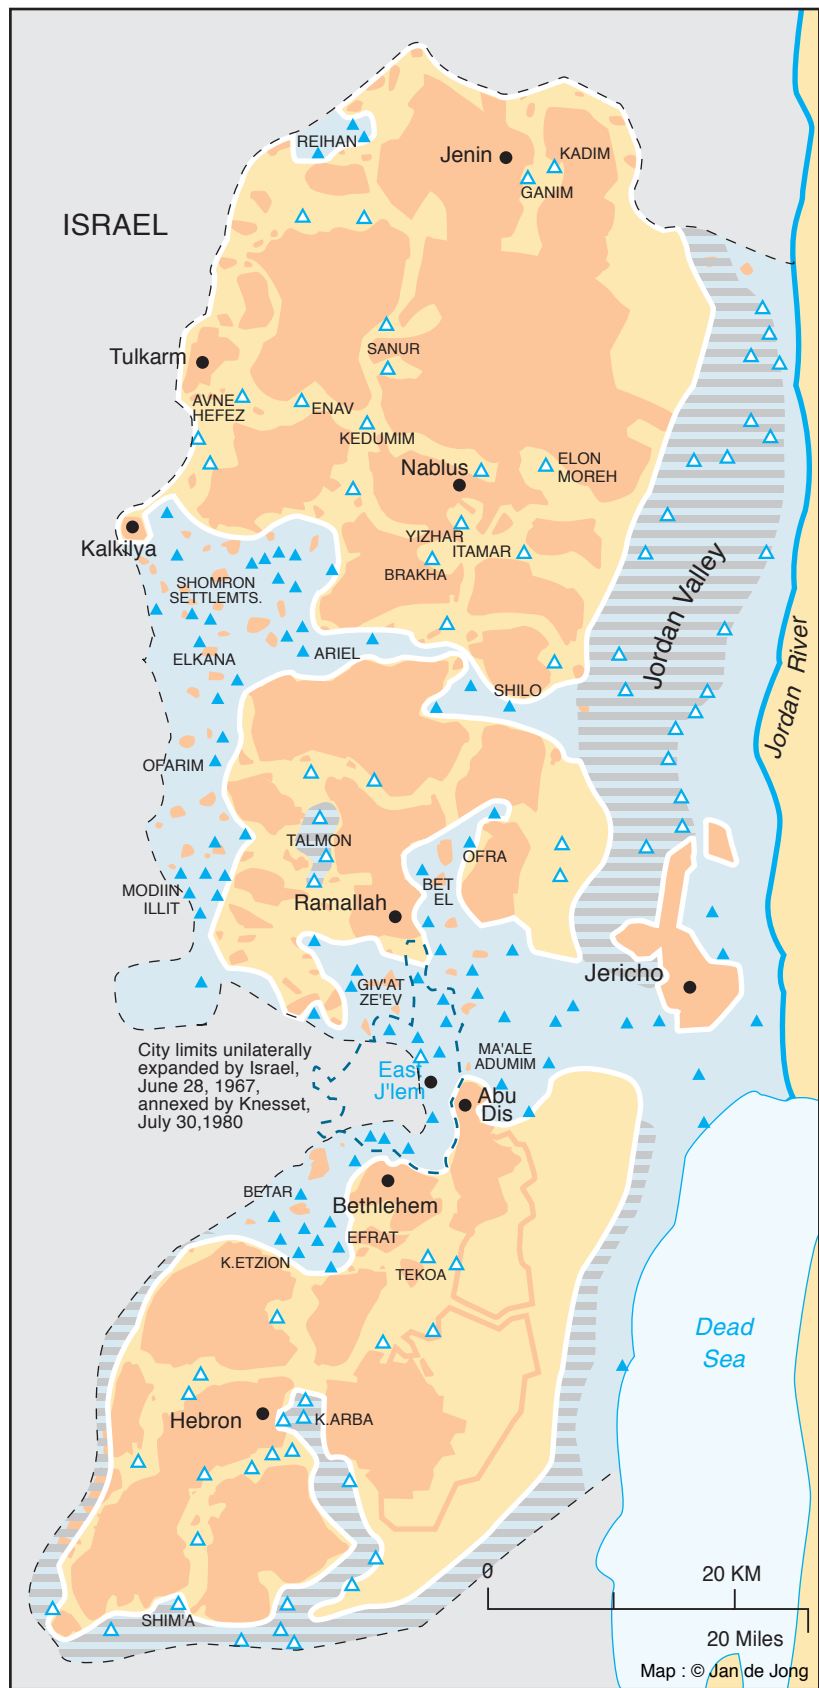

-  Palestinian Autonomous Areas (Areas A and B) - March 2000
-  'Brown' Area: Palestinian Sovereignty
-  'Green' Area: Temporary Israeli Security Control Ultimately under Pal. Sovereignty
-  'White' Area: Israeli Sovereignty

-  Israeli Settlements to be annexed by Israel
-  Israeli Settlements within 'Green' Areas or 'Brown' Areas

West Bank Sovereignty Areas, including Number of Settlements and Percentage of West Bank Settlers (including those in East Jerusalem)

City limits unilaterally expanded by Israel, June 28, 1967, annexed by Knesset, July 30, 1980