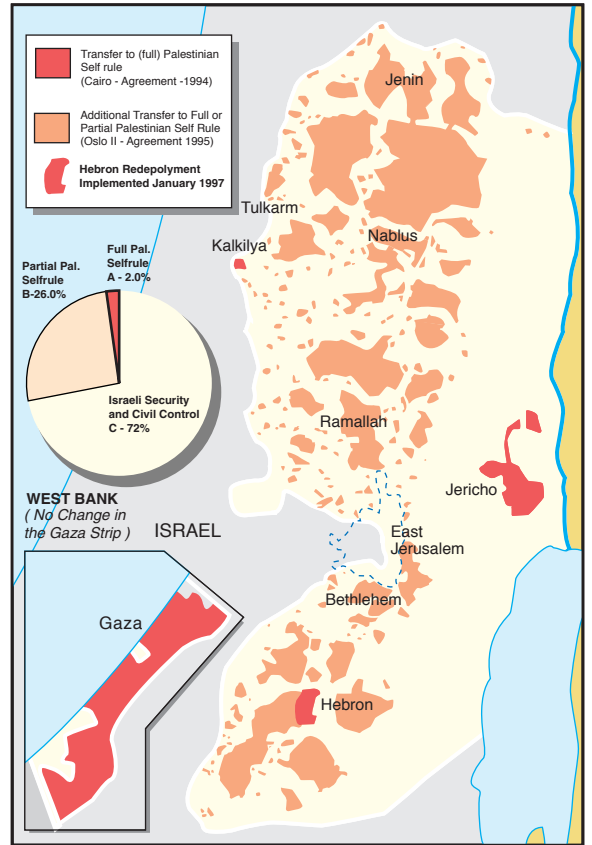

# Staged Israeli Transfers of West Bank Territory to Palestinian Self-rule

## According to the Oslo Interim Agreement 1994 - 2000

Cairo Agreement - 1994

'Taba' Agreement 1995

'Wye' Agreement 1998

'Sharm-el-Sheikh' Agreement - 1999