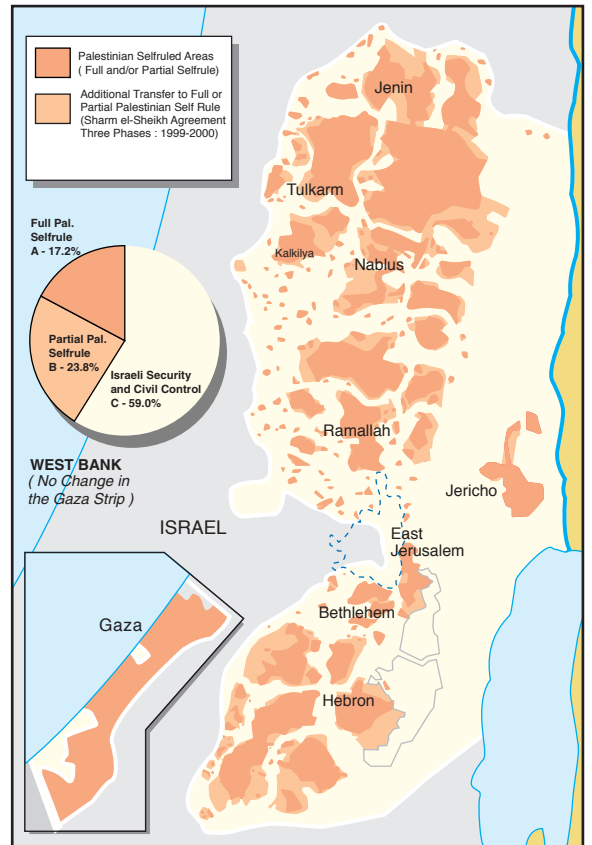

# Staged Israeli Transfers of West Bank Territory to Palestinian Self-rule

## According to the Oslo Interim Agreement 1994 - 2000

Cairo Agreement - 1994

'Taba' Agreement 1995

'Wye' Agreement 1998

'Sharm-el-Sheikh' Agreement - 1999