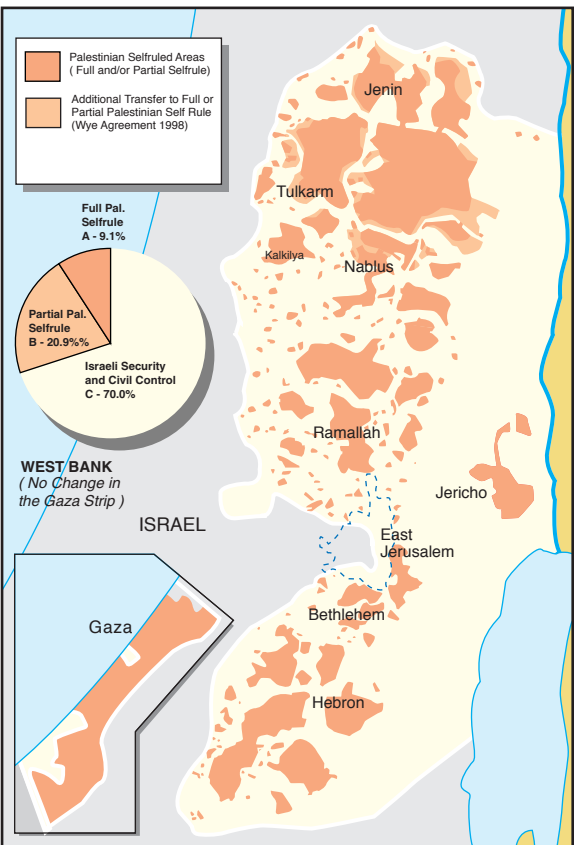

# Staged Israeli Transfers of West Bank Territory to Palestinian Self-rule

## According to the Oslo Interim Agreement 1994 - 2000

Cairo Agreement - 1994

'Taba' Agreement 1995

'Wye' Agreement 1998

'Sharm-el-Sheikh' Agreement - 1999